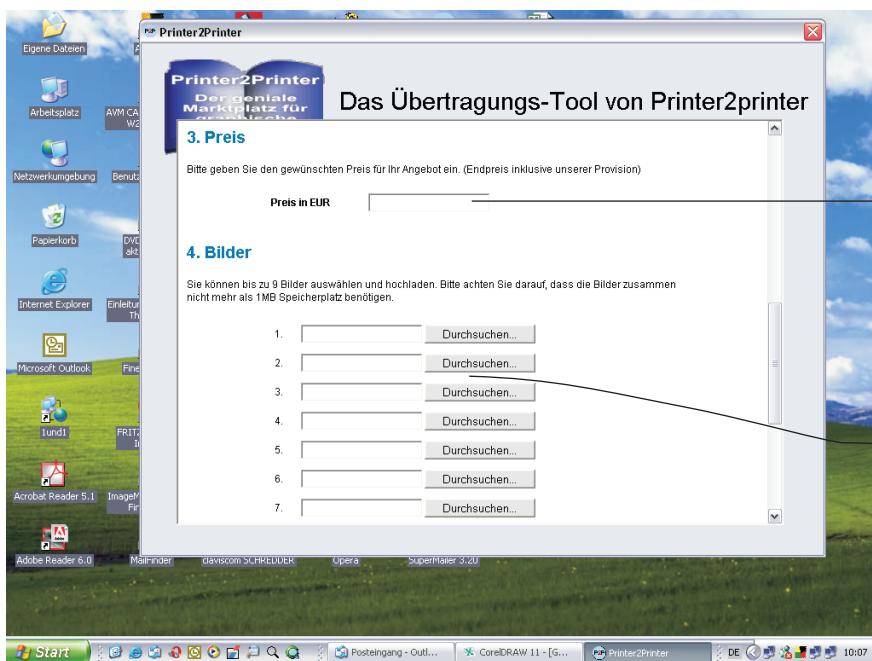

0-20.000 5%
20.001-50.000 4%
50.001-100.000 3%
more than 100,000 2%
more than 250,000 1%.

unless, you have with us a separate regulation grievedly.

Here you can insert up to 9 pictures of the machine. You must pay attention only to it, that the pictures are in the *.jpg format are and complete less than 1 mb Storage space need.