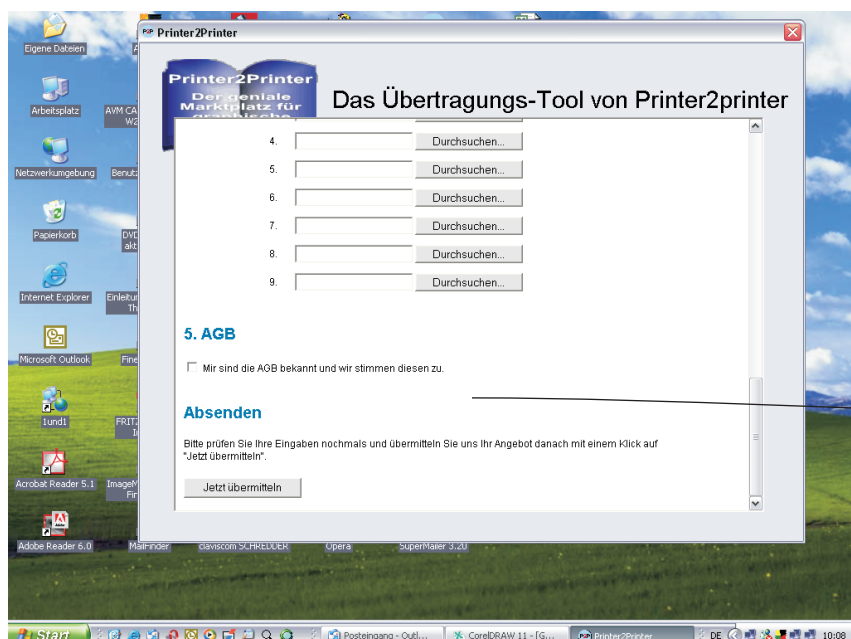

Briefly confirm, that you agree with AGB's and click send. Wait a little moment, that program confirmed to you the successful transference.

The transference time increases, according to him, how many pictures you in have hung and what for an Internet connection you are of use.

And now a lot of fun and before all Hire a lot of success with

www.Printer2printer.de